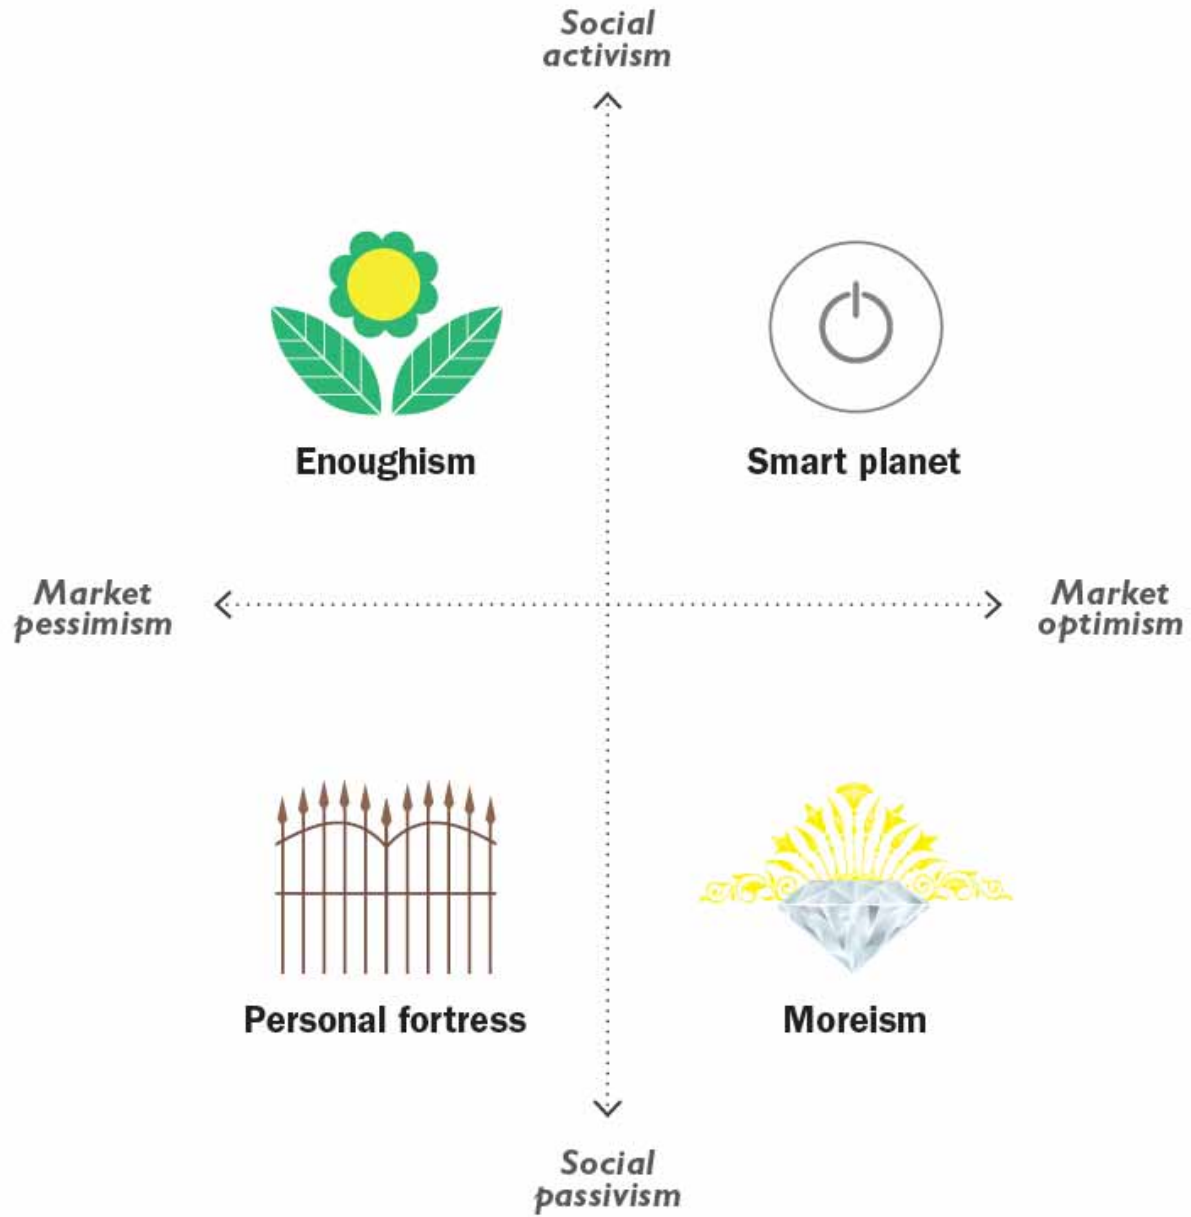

A Return to Community?

A Futurist's View of What Lies in Store

Trend Blend 2009+

a map of time and tide

LEGEND

What'sNext www.nowandnext.com FUTURE EXPLORATION NETWORK RATIONALE creative commons

Global Risk	Society	Politics
Dangerous currents	Technology	Business
Possible red herring	Economy	Family
	Environment	Media

* Size of circle denotes likely impact of trend (hey, it's just an educated guess).

This map is published under a Creative Commons Attribution - ShareAlike License.

About	How & why?	Subscribe	Services	Contact me	Trend maps
Who is...?	Talks	Help/FAQ	Links	Press	Brainmail