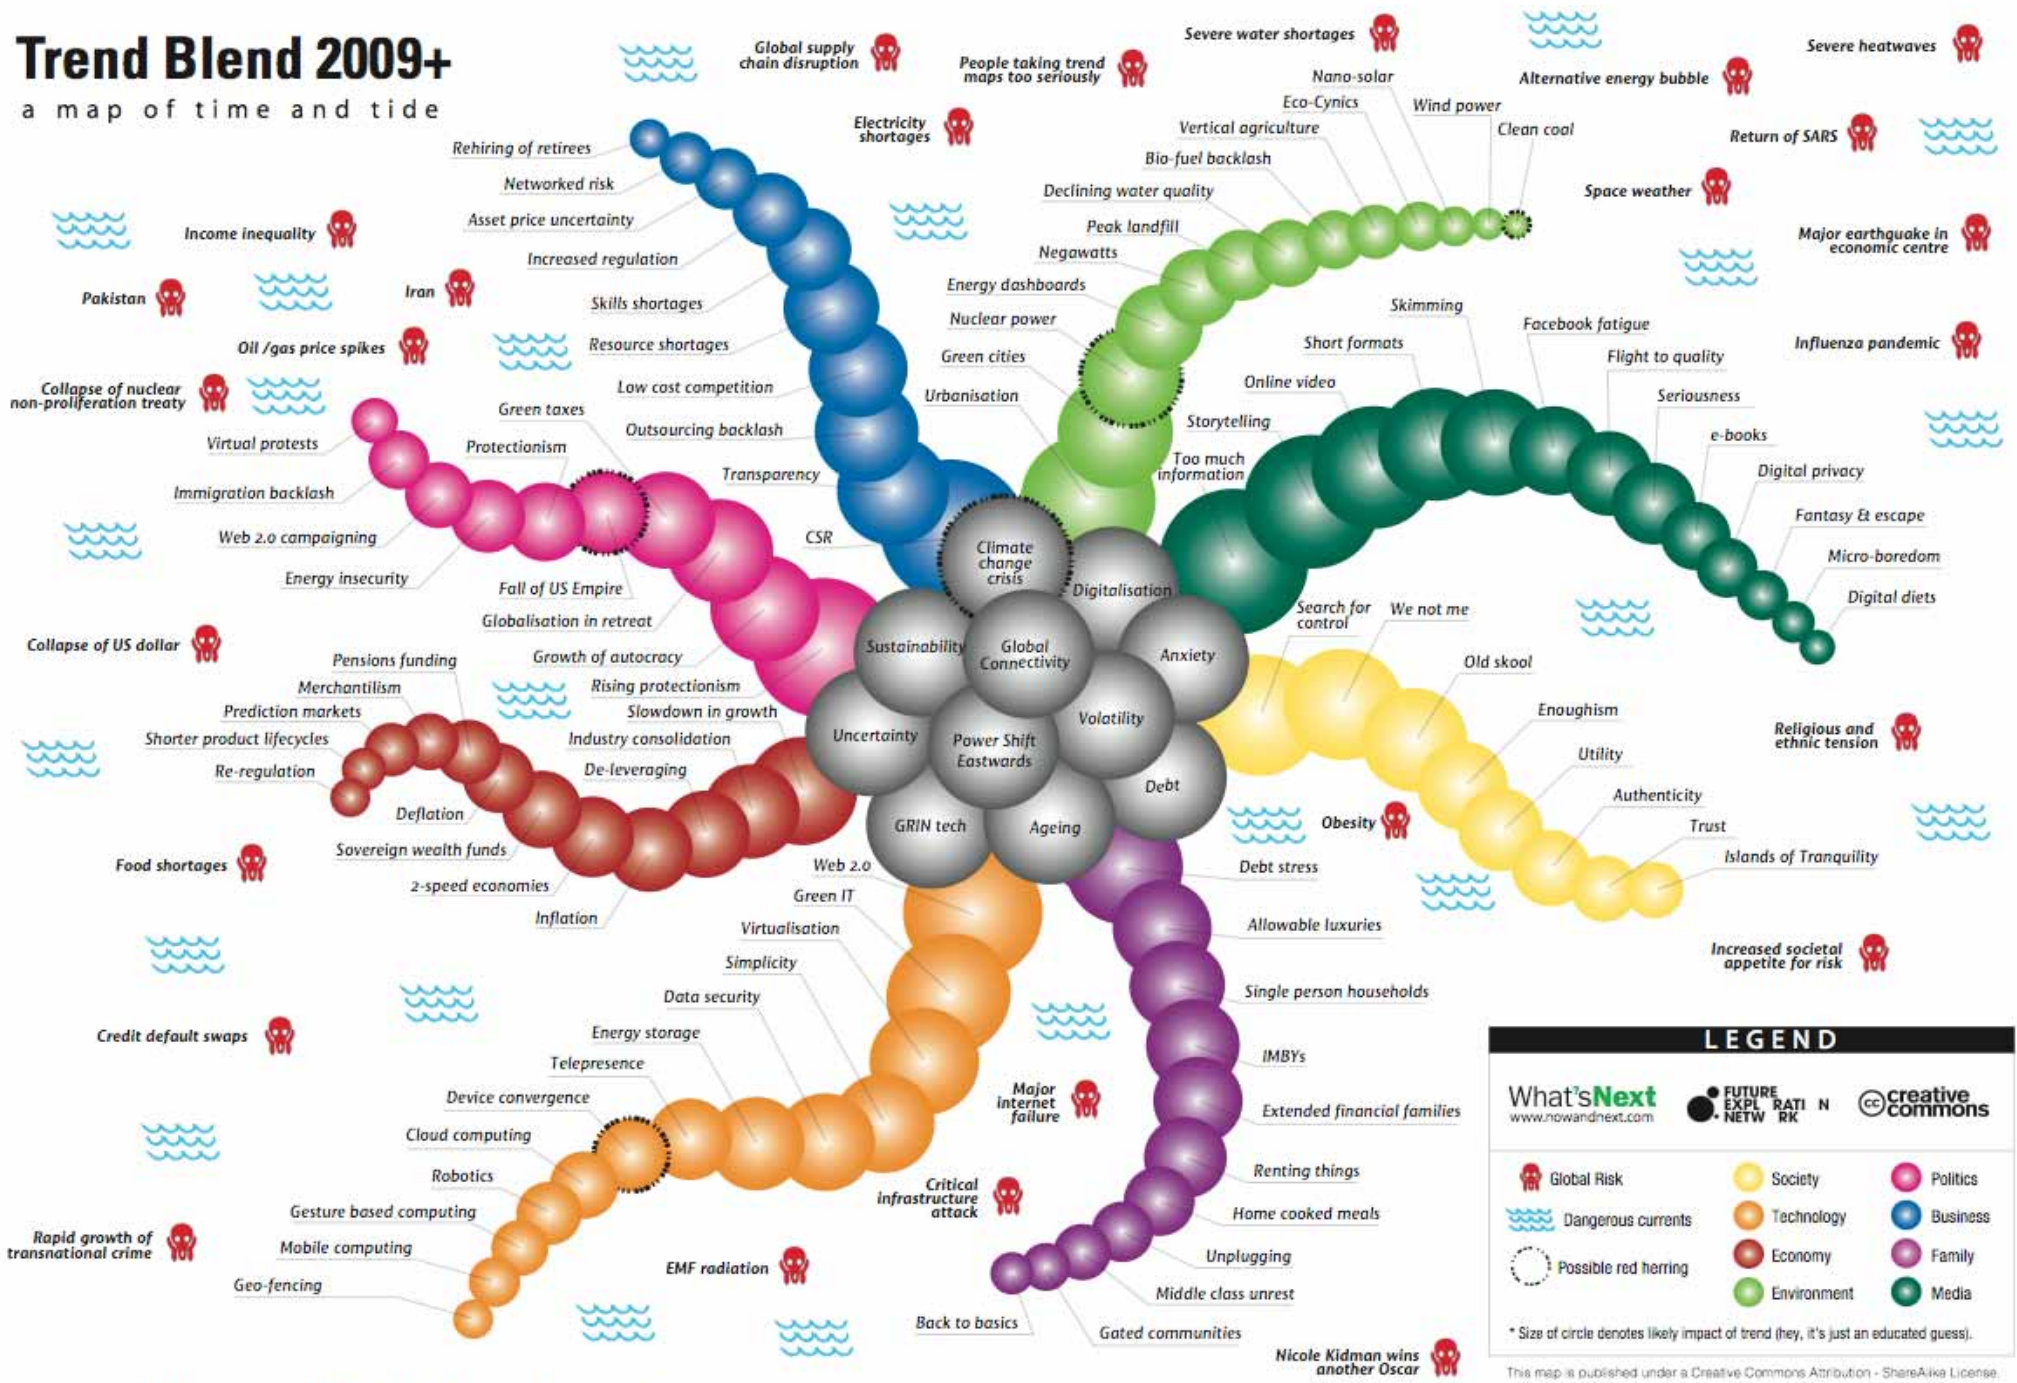

A Return to Community?

A Futurist's View of What Lies in Store

Trend Blend 2009+

a map of time and tide

LEGEND

What'sNext www.nowandnext.com FUTURE EXPLORATION NETWORK RATIONALE creative commons

Global Risk	Society	Politics
Dangerous currents	Technology	Business
Possible red herring	Economy	Family
	Environment	Media

* Size of circle denotes likely impact of trend (hey, it's just an educated guess).

This map is published under a Creative Commons Attribution - ShareAlike License.

About	How & why?	Subscribe	Services	Contact me	Trend maps
Who is...?	Talks	Help/FAQ	Links	Press	Brainmail